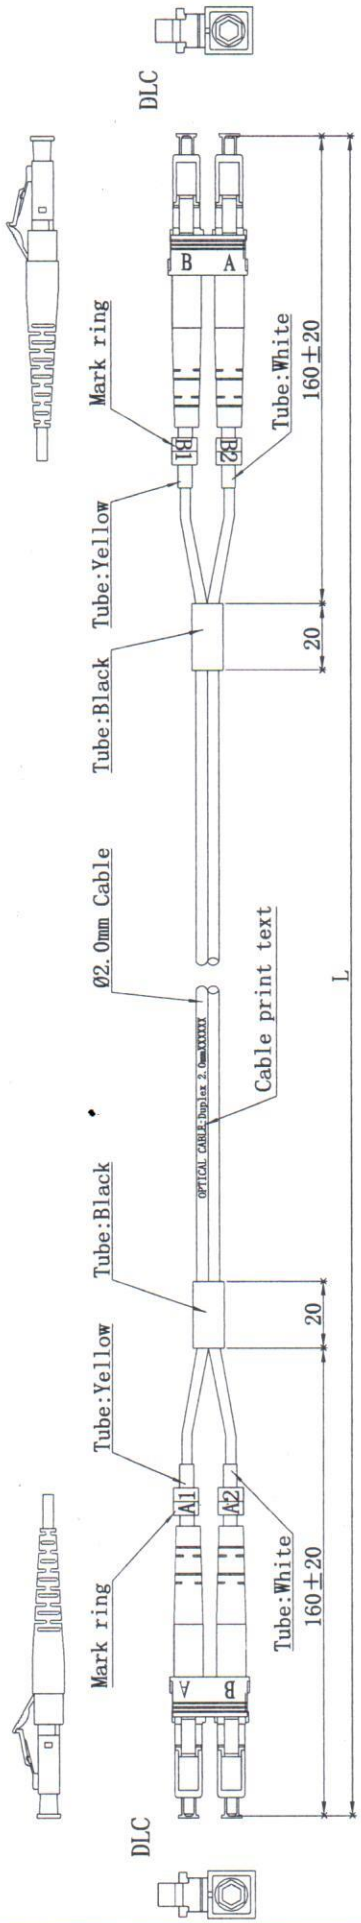

NOTE: ALL MATERIAL COMPLIANT ROHS STANDARD

REVISION INFORMATION

Rev.	Rev. Date	Modified By	Brief Description

Specifications:

Type	DLC/UPC-DLC/UPC
Fiber Mode	OM1
Core Diameter (um)	62.5/125
Operating Wavelength (nm)	850/1300
Cable Color	Orange
Cable Diameter (mm)	Ø2.0
Operating Temperature (° C)	-40 ~ +75
Storage Temperature (° C)	-40 ~ +85
Insertion loss (dB)	≤ 0.2dB
Return loss (dB)	≥ 35dB

$L \leq 5m$ , TOLERANCES:  $0 \leq \Delta L \leq 5cm$   
 $L > 5m$ , TOLERANCES:  $0 \leq \Delta L \leq 1\% * L$

Remarks:

NO.	PART NAME	QTY	UNIT	DESCRIPTION
①				
②				
③				

DRAWN BY	DATE: 2015/05/14	DESCRIPTION: LC-LC-DX OM1 Patchcord
CHECKED BY	SHEET 1of1	ITEM NO.
APPROVED BY	SCALE 1:1	REV. 00 UNIT:mm

Unless specified on the drawing, tolerances are per the follows:

.x	+1
.xx	+0.2
.xxx	+0.05